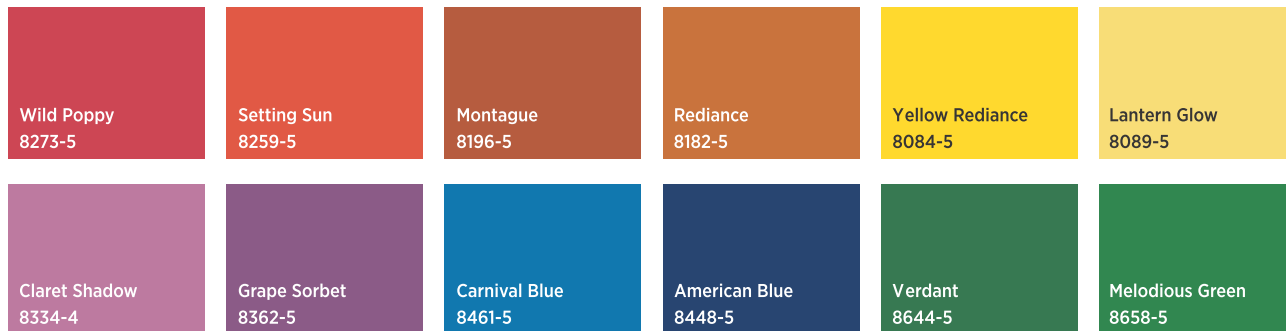

THOUGH EVERY CARE IS TAKEN, PRINTED COLOURS MAY VARY FROM ACTUAL TROPICAL PAINT COLOURS