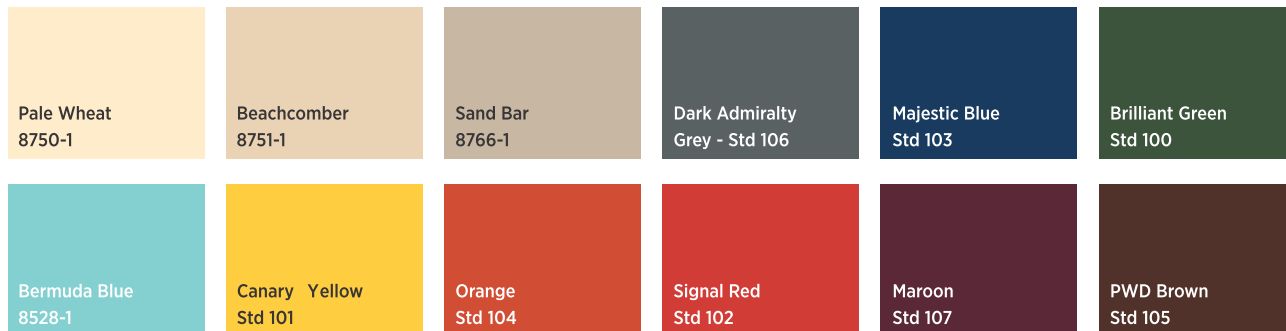

THOUGH EVERY CARE IS TAKEN, PRINTED COLOURS MAY VARY FROM ACTUAL TROPICAL PAINT COLOURS

TROPICAL STANDARD LIGHT COLOURS

Light shades promotes relaxation while still being fun and open. Pink shades have been shown to promote calmness while yellow feels energetic and fun. Green shades are voted the most relaxing colour and ideal for a serene and tranquil space.

THOUGH EVERY CARE IS TAKEN, PRINTED COLOURS MAY VARY FROM ACTUAL TROPICAL PAINT COLOURS

WARM & COOL SHADES

Warm and cool shades are as contrasting as the seasons. Cool shades like blue and green stimulate calmness, renewal, and good health while warm shades are radiant and will make you feel happy and energized.

THOUGH EVERY CARE IS TAKEN, PRINTED COLOURS MAY VARY FROM ACTUAL TROPICAL PAINT COLOURS

EARTH SHADES

Browns and beige colours can give your space a rich, warm yet calming feeling with a strong connection to nature. You can use earth shades as a neutral backdrop if you like changing and redecorating often.

THOUGH EVERY CARE IS TAKEN, PRINTED COLOURS MAY VARY FROM ACTUAL TROPICAL PAINT COLOURS

TROPICAL ENAMELS

Colourful doors and trim is a great way to give a bit of personality to your home. Our range of bright enamels is ideal to add that finishing touches to any interior or exterior.