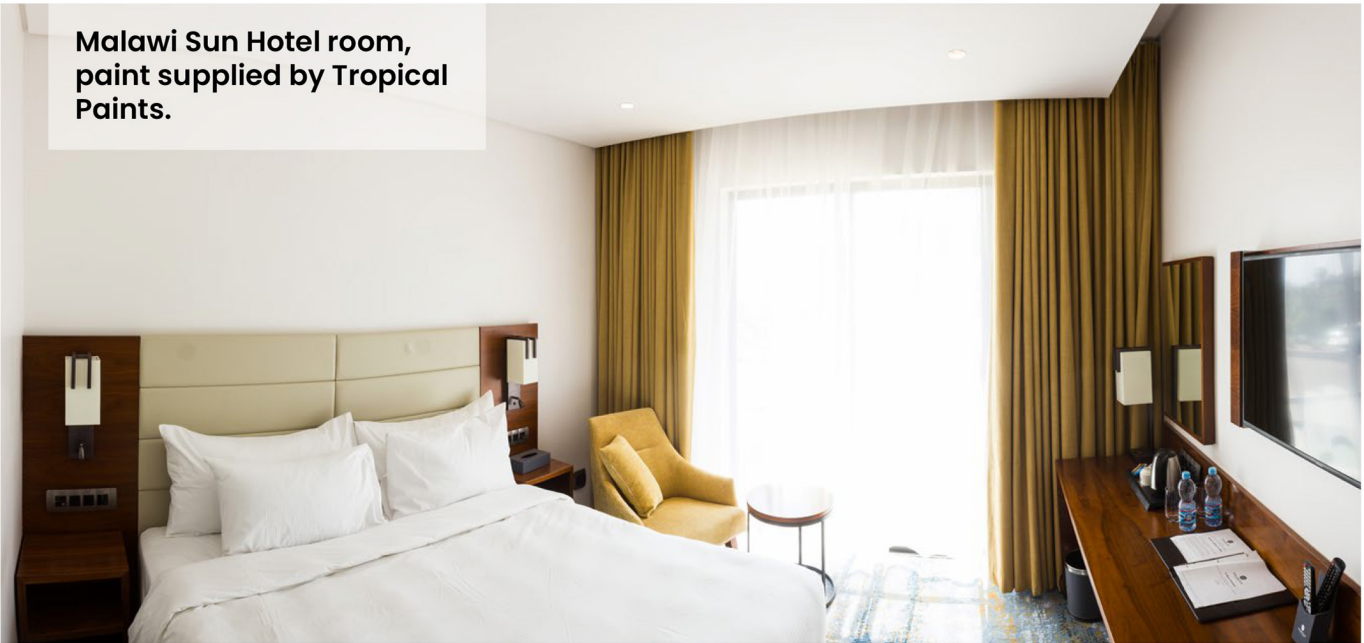

**Malawi Sun Hotel room,
paint supplied by Tropical
Paints.**